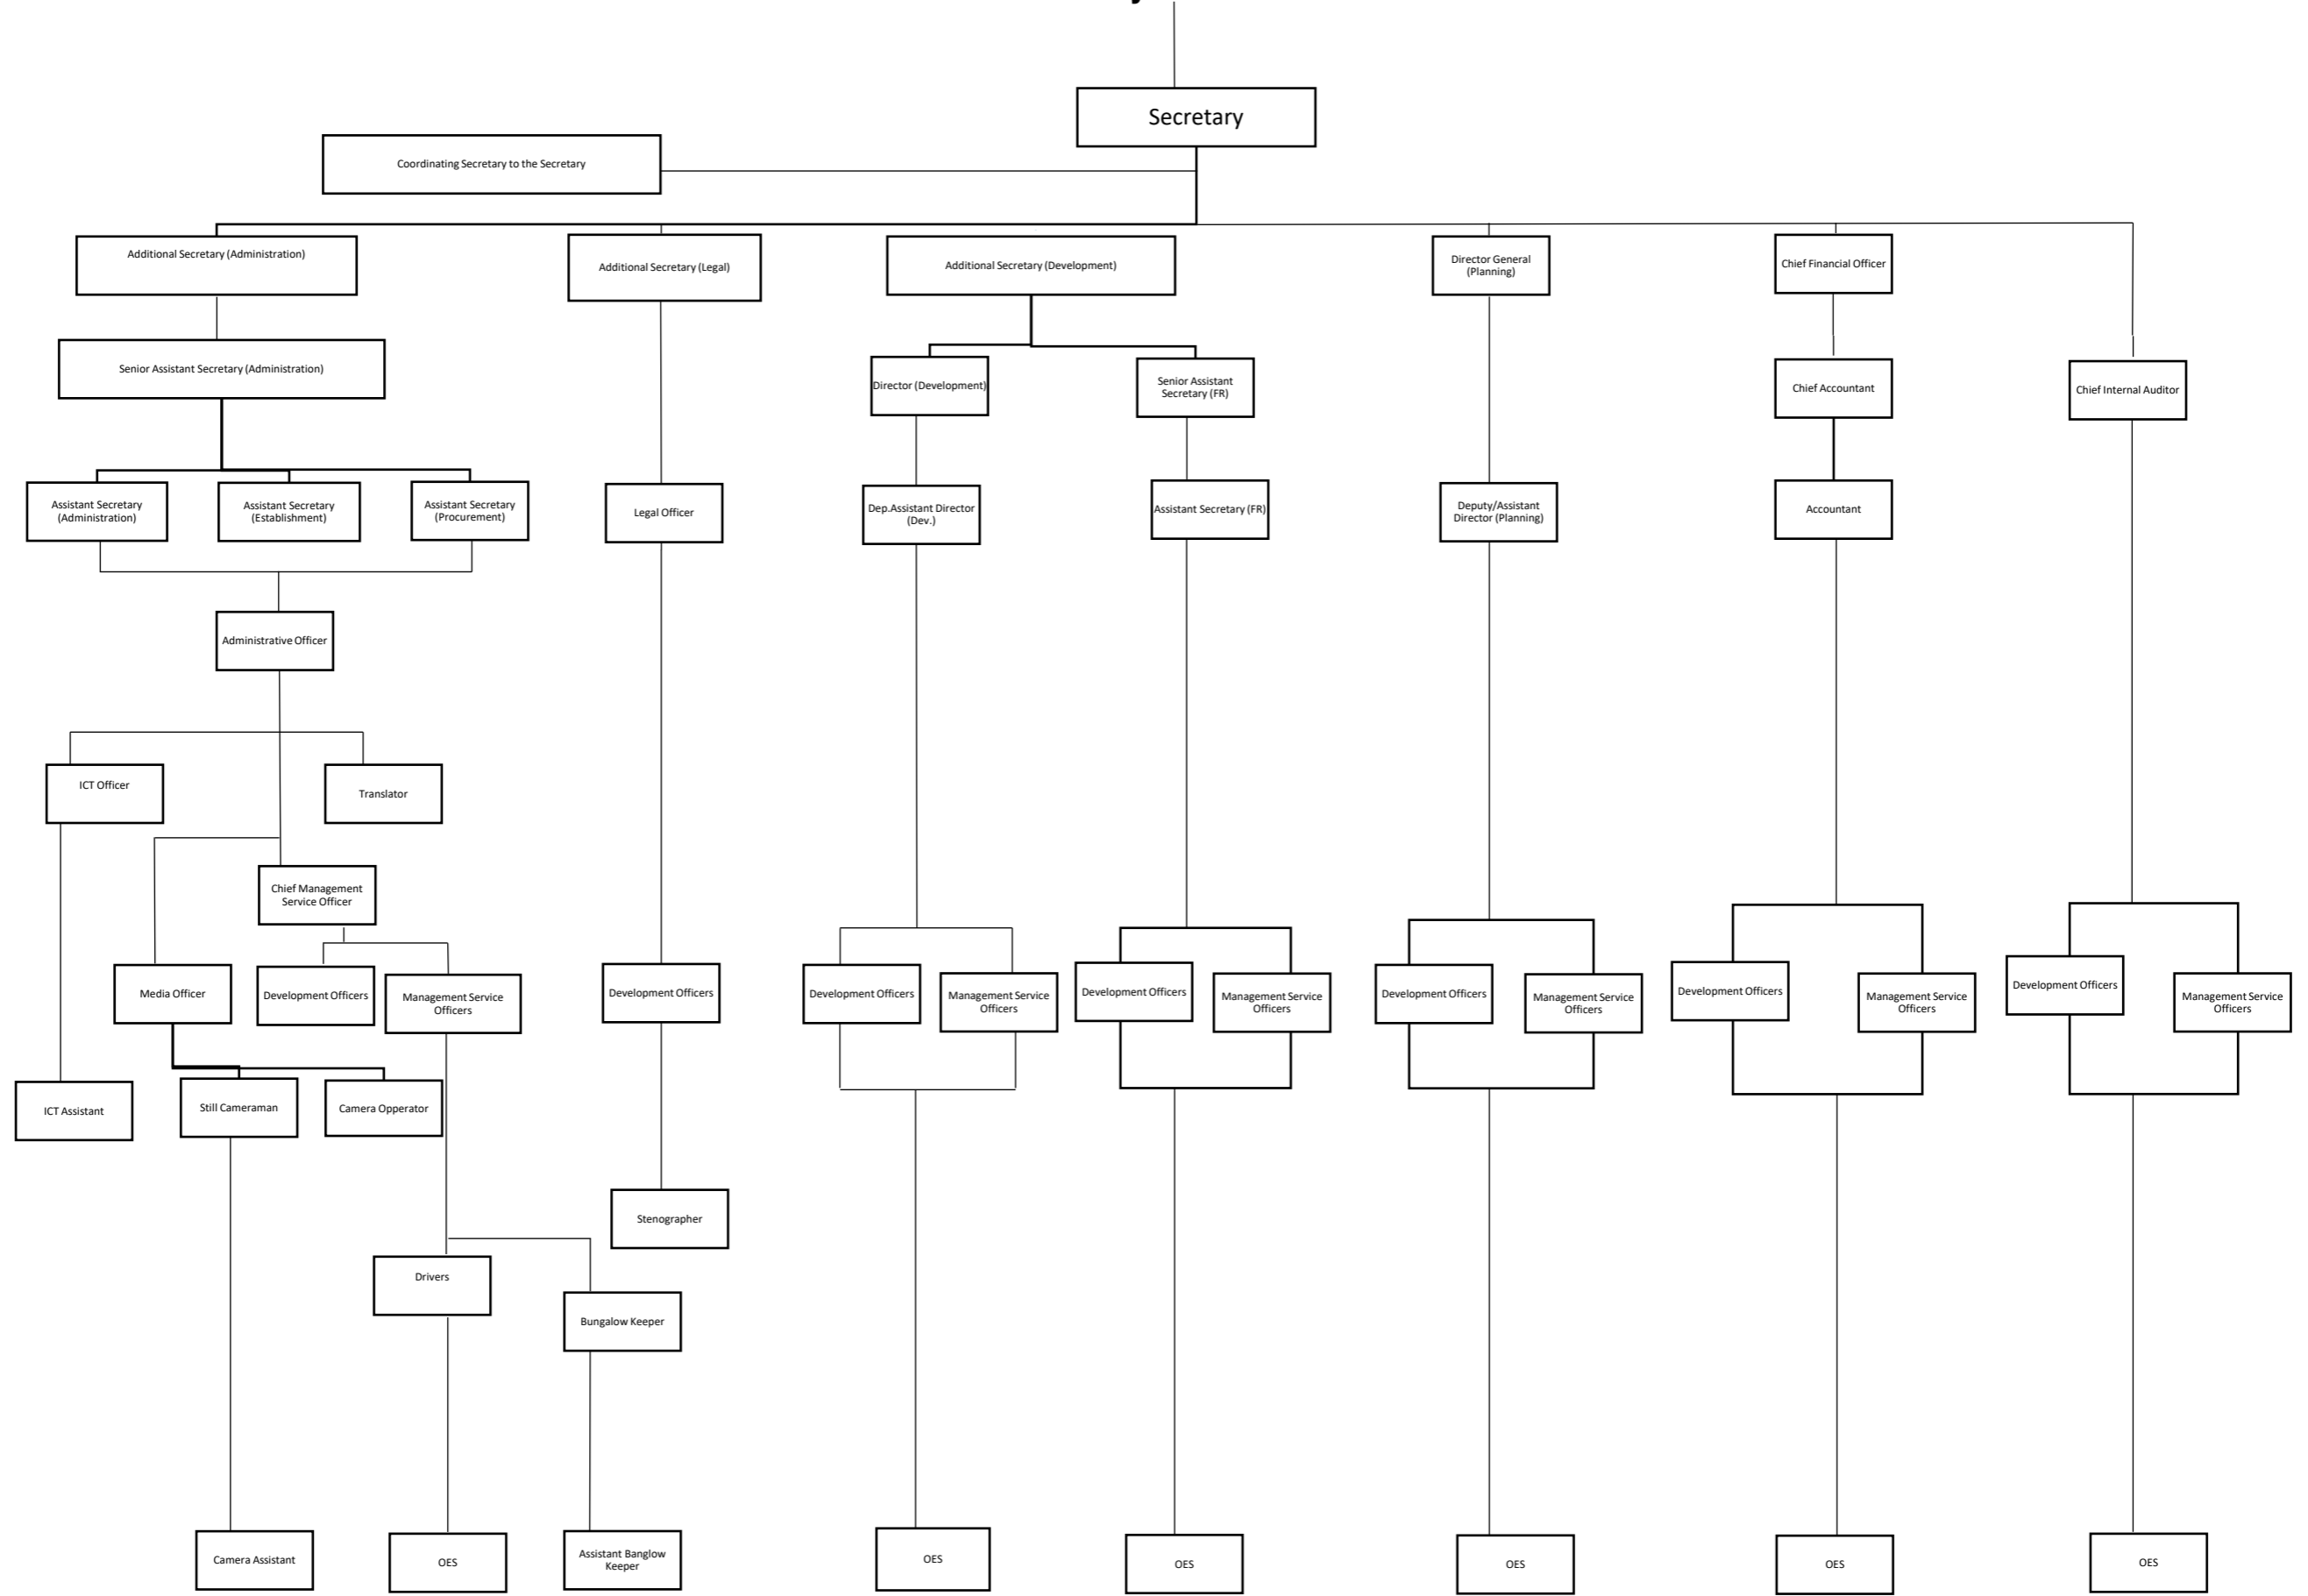

Ministry of Labour

Abbreviations

E – Existing V- Vacant TA- Temporary Attached
 FR – Foreign Relations Dep. – Deputy Dev.- Development